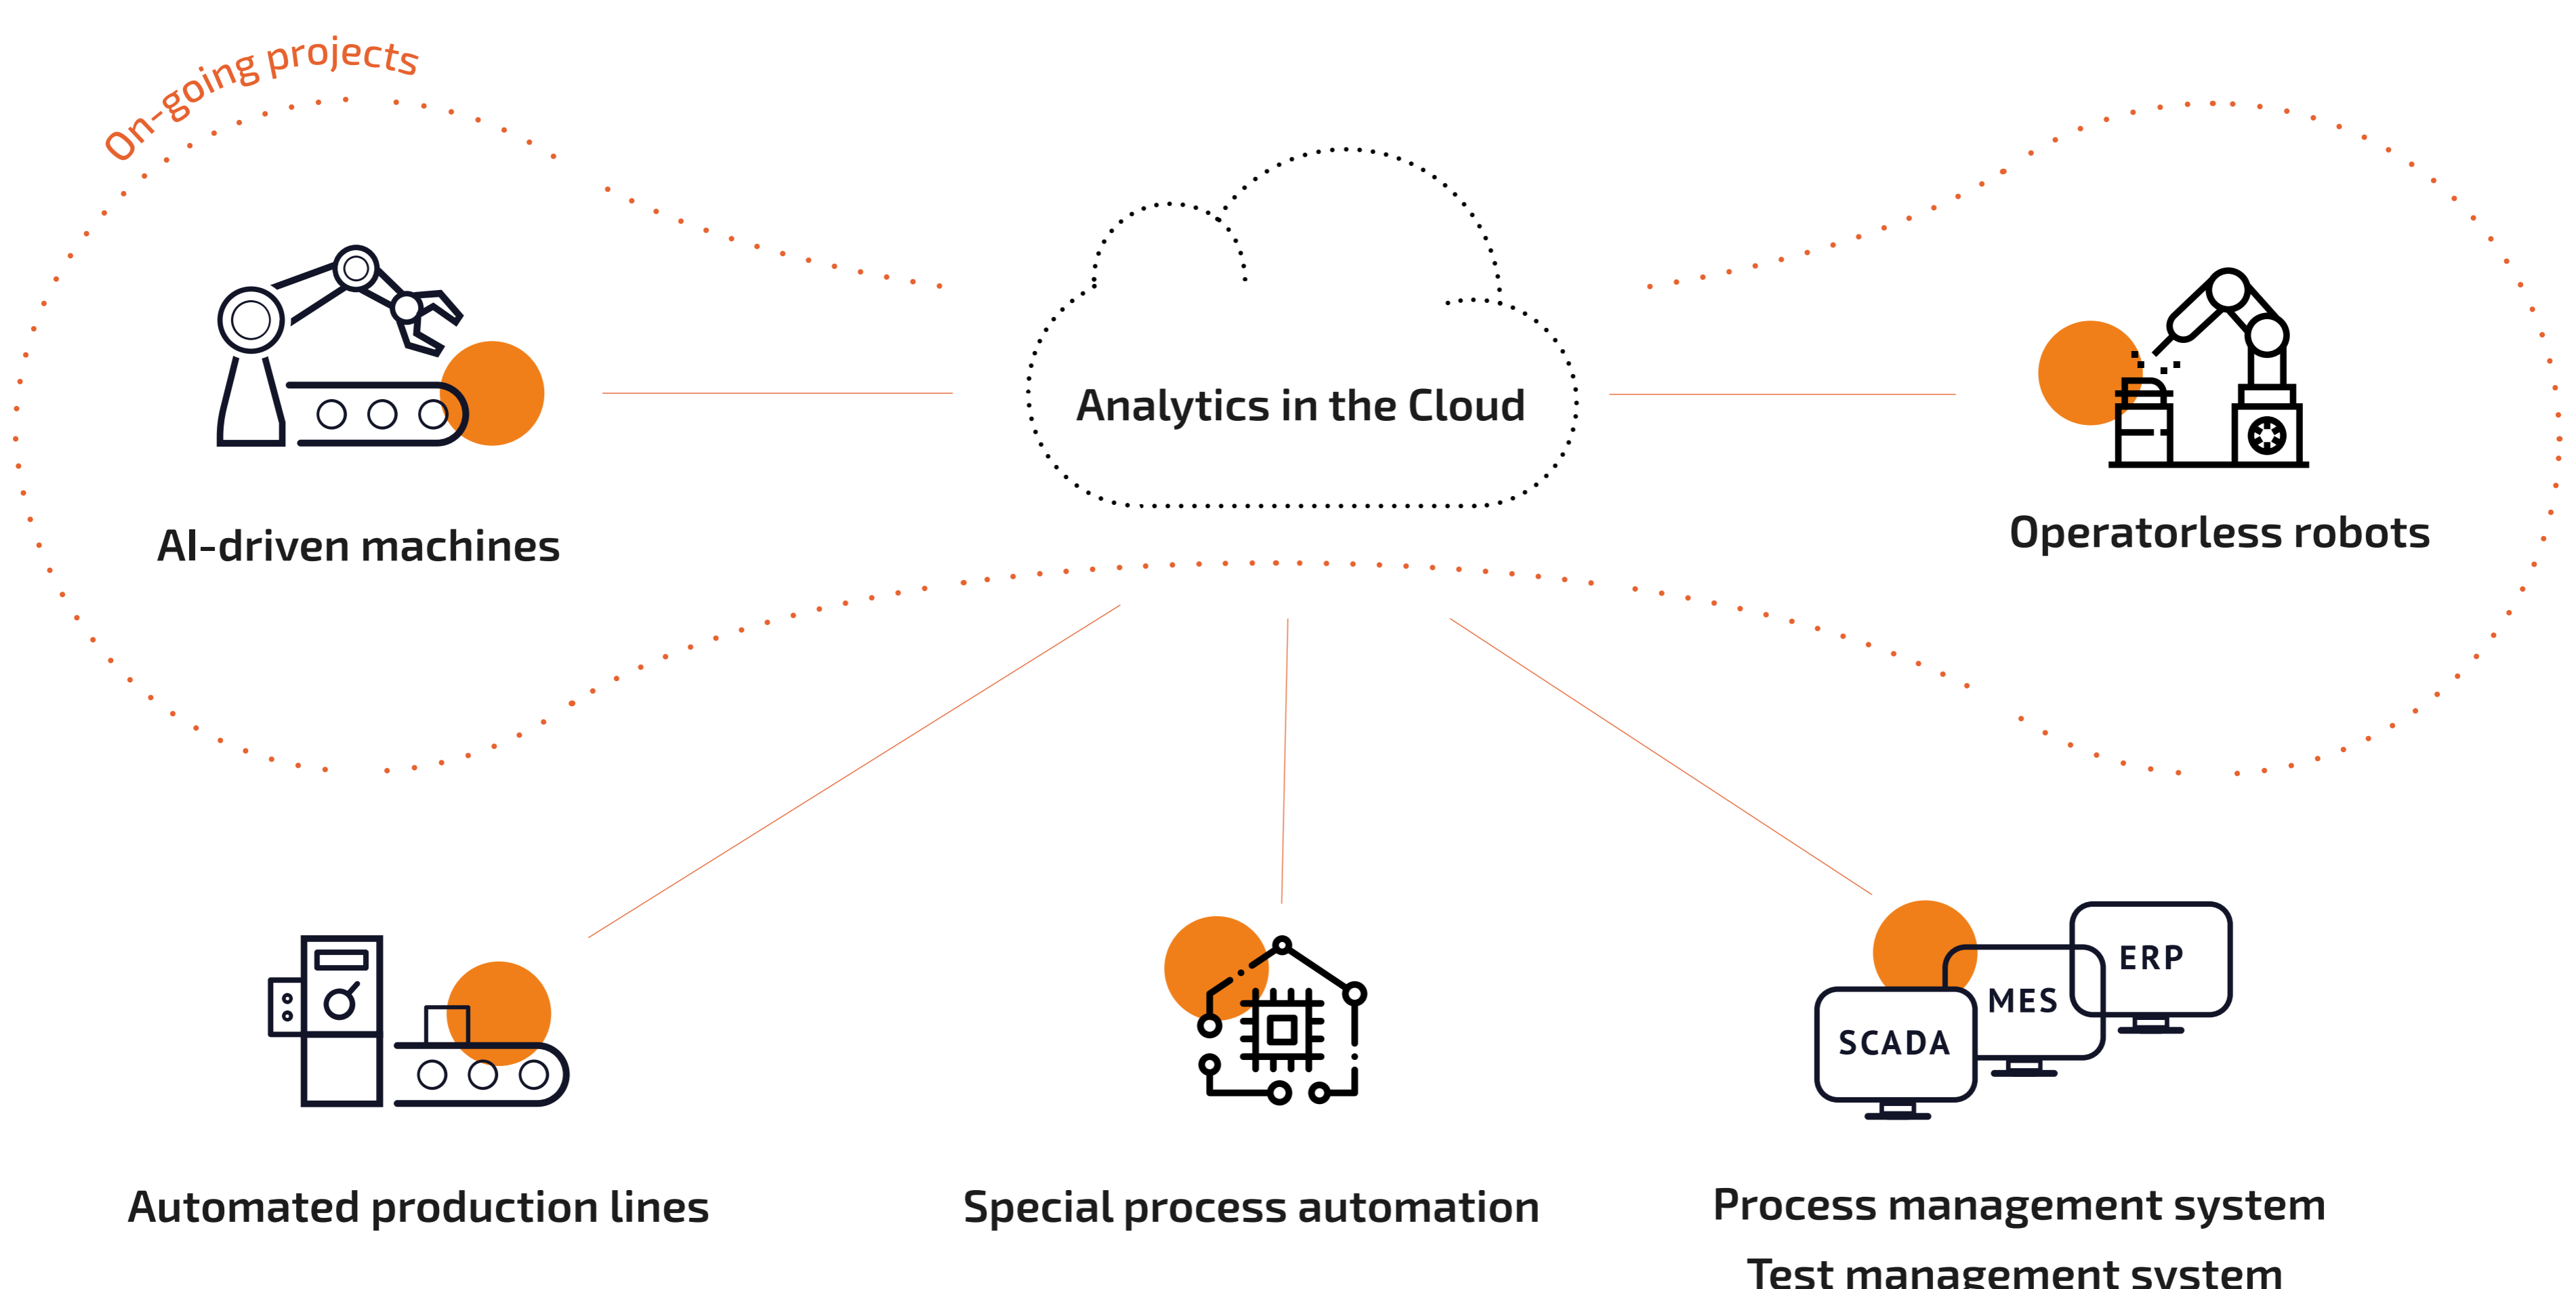

ONE-STOP PROVIDER FOR INNOVATIONS HUNTERS

- ✔ e-2-e solutions for electronics manufacturing
- ✔ smart factory with robots, AI, IOT, IA
- ✔ original automation of special processes
- ✔ unique test systems for QC
- ✔ top-class engineering

DID YOU KNOW THAT WE HAVE

WE ARE THE BIGGEST POLISH EMS BUT WE ALSO DO

WE GROW CONSTANTLY

OUR SMART FACTORY BECOMES REALITY

WE DELIVER TO

WE WORK WITH BIG BRANDS

Philips Bosch Woodward ABB Valeo Toyota ASM Vaillant Lorch Renault Ascom
Sevcon Getinge B/S/H Lincoln Electric Funktel Zenitel Nevia Lodam