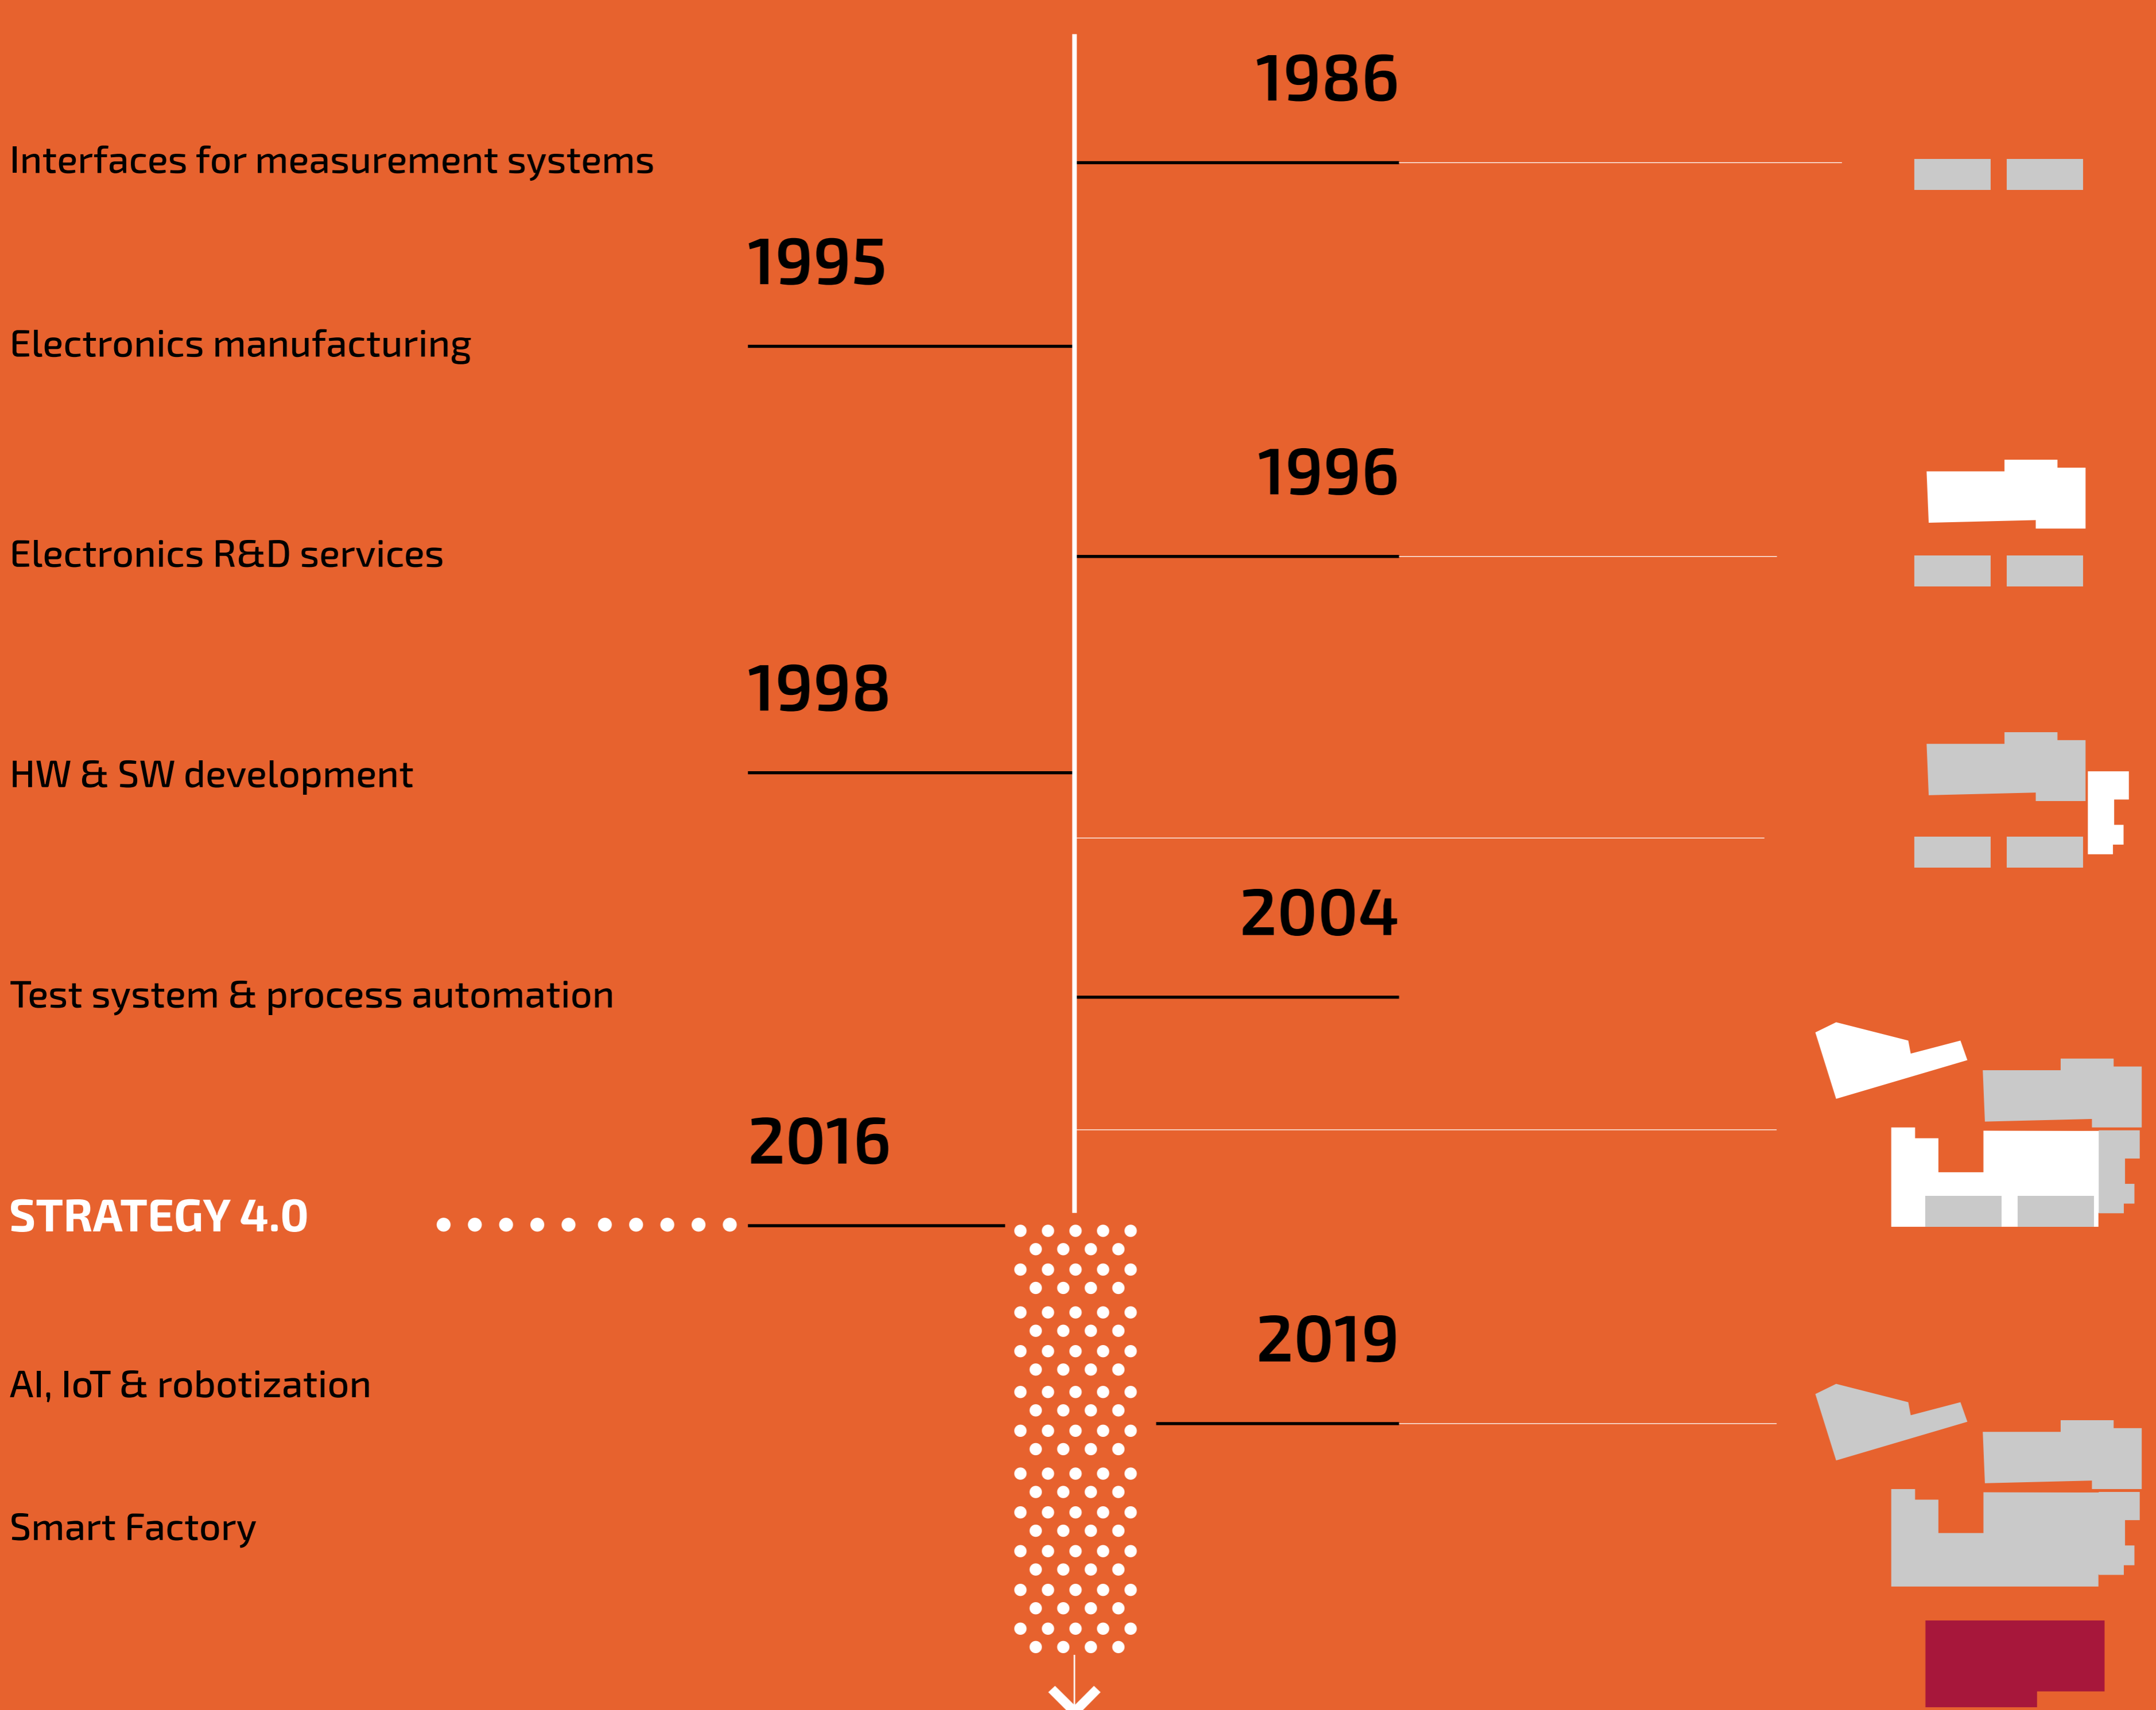

ONE-STOP PROVIDER FOR INNOVATIONS HUNTERS

- ✔ e-2-e solutions for electronics manufacturing
- ✔ smart factory with robots, AI, IOT, IA
- ✔ original automation of special processes
- ✔ unique test systems for QC
- ✔ top-class engineering

DID YOU KNOW THAT WE HAVE

WE ARE THE BIGGEST POLISH EMS BUT WE ALSO DO

WE GROW CONSTANTLY

OUR SMART FACTORY BECOMES REALITY

WE DELIVER TO

WE WORK WITH BIG BRANDS

Philips Bosch Woodward ABB Valeo Toyota ASM Vaillant Lorch Renault Ascom
Sevcon Getinge B/S/H Lincoln Electric Funktel Zenitel Nevia Lodam