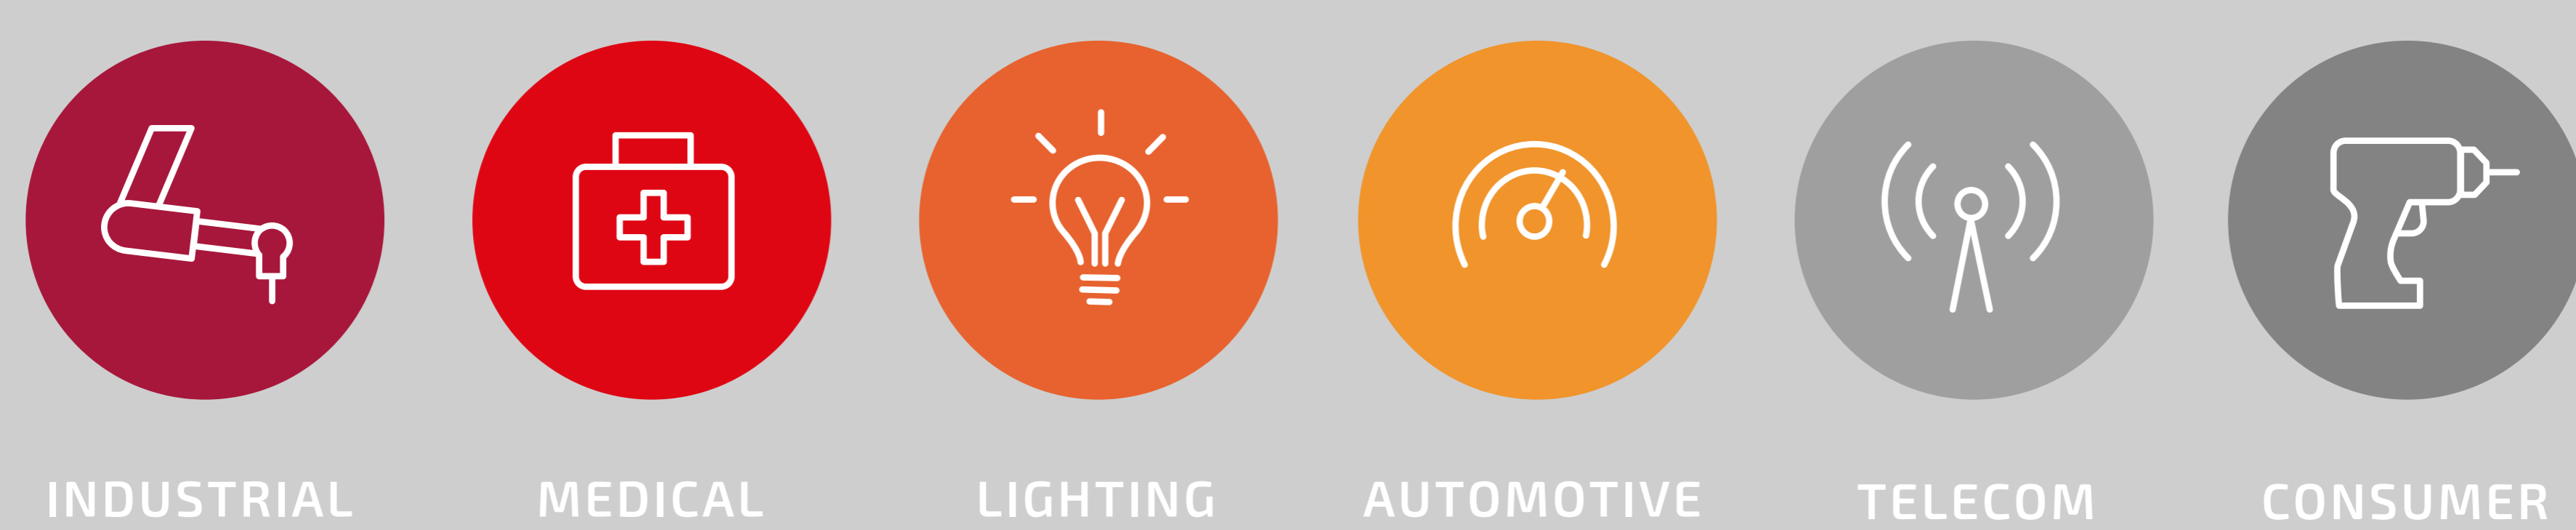

DID YOU KNOW THAT WE HAVE

WE ARE THE BIGGEST POLISH EMS BUT WE ALSO DO

WE GROW CONSTANTLY

OUR SMART FACTORY BECOMES REALITY

WE DELIVER TO

WE WORK WITH BIG BRANDS

Philips Bosch Woodward ABB Valeo Toyota ASM Vaillant Lorch Renault Ascom
Sevcon Getinge B/S/H Lincoln Electric Funktel Zenitel Nevia Lodam